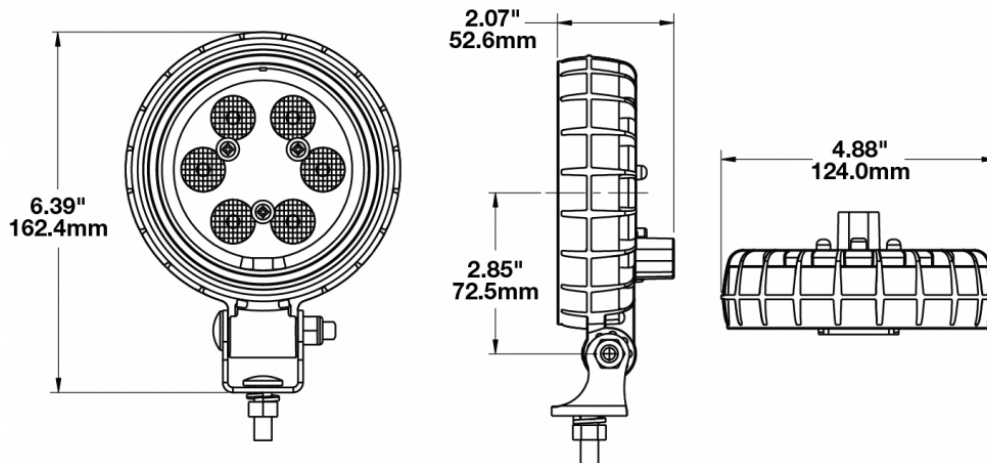

## PRODUCT INFORMATION

---

<b>Description</b>	12-24V Non-Heated LED Work Light with Flood Beam Pattern
<b>Height</b>	162.31 mm / 6.39 in
<b>Width</b>	123.95 mm / 4.88 in
<b>Depth</b>	52.58 mm / 2.07 in
<b>Shape</b>	Round
<b>Outer Lens Material</b>	Polycarbonate
<b>Outer Lens Color</b>	Clear
<b>Housing Material</b>	Polycarbonate
<b>Housing Color</b>	Black
<b>Mounting Hardware Description</b>	(x1) M8-1.25 x 20mm Mounting Bolt
<b>Mounting Type</b>	Universal Pedestal Mount
<b>Minimum Operating Temperature</b>	-40 °C / -40 °F
<b>Maximum Operating Temperature</b>	65 °C / 149 °F
<b>Connector or Wiring</b>	Integrated 2-Pin Deutsch Weather-Proof Socket (DT04-2P)
<b>Mating Connector</b>	2-Pin Deutsch Weather-Proof Plug (DT06-2S)
<b>Product Weight</b>	1.52 lbs / 0.69 kgs
<b>Shipping Weight</b>	3.00 lbs / 1.36 kgs

## PRODUCT DIMENSIONS